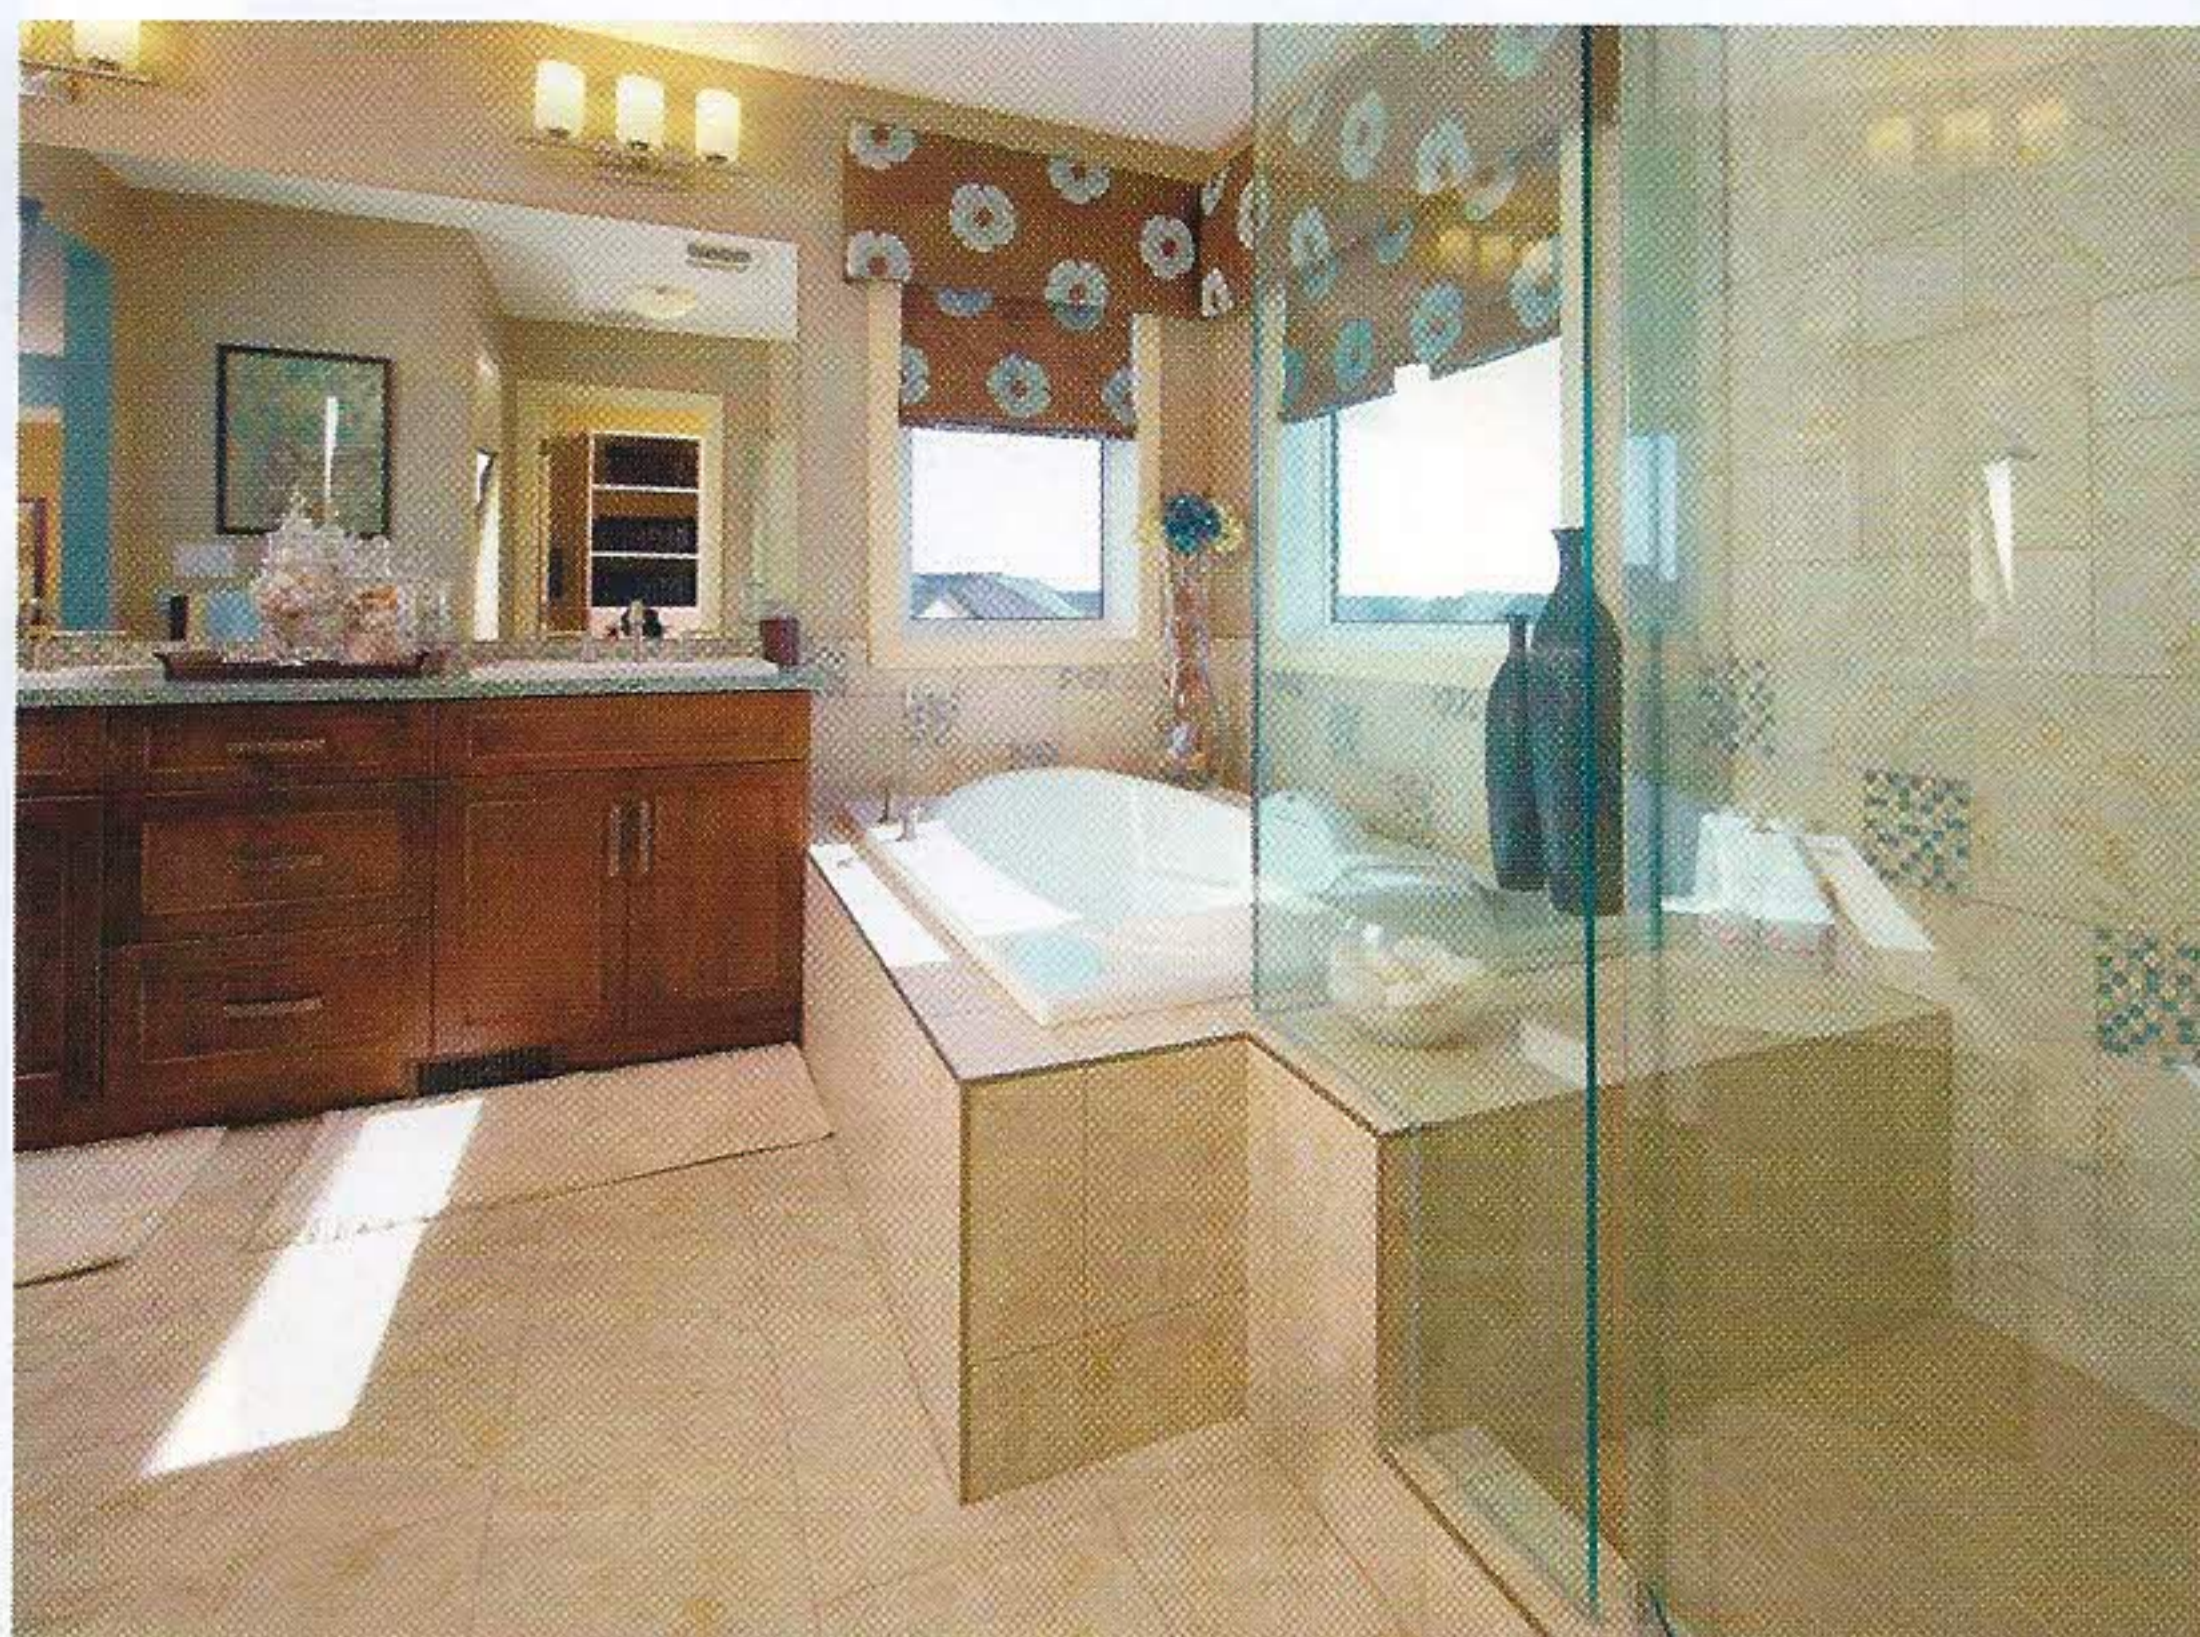

The Ranches of Silverado

Character-rich Betula birch hardwoods continue in the kitchen where full-height maple cabinets in a complementary custom stain enhance an eye-catching selection of glass and stone mosaic tile alongside granite countertops. The island features a unique combination of granite and butcher block surfaces. For added convenience the walkthrough pantry exits to the rear hallway with garage access.

Large format ceramic tile climbs bath surrounds, enhancing the maple vanity with its dual sinks accented with faucets of brushed nickel. Terazzo countertops align a glass mosaic tile backsplash in a complementary palette of colour. The seamless glass shower features bench seating with additional mosaic appeal.